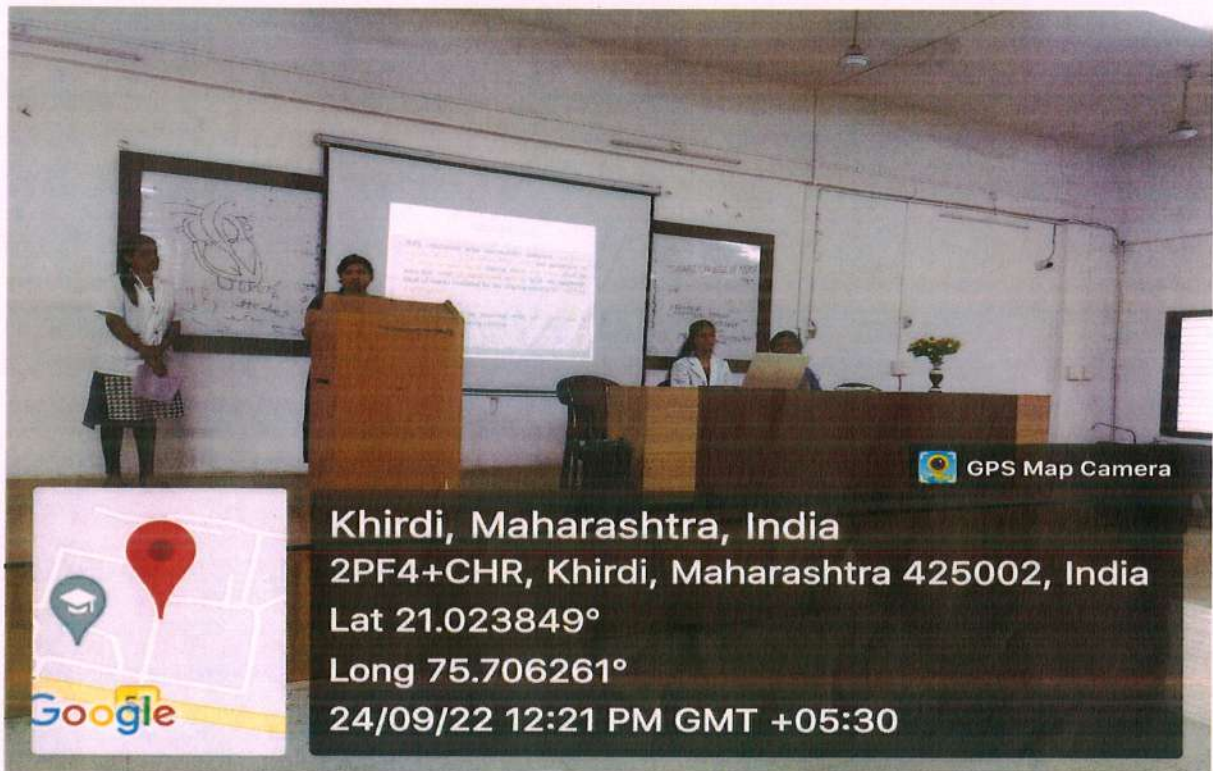

NSS DAY THEME OPENING

SPEECH