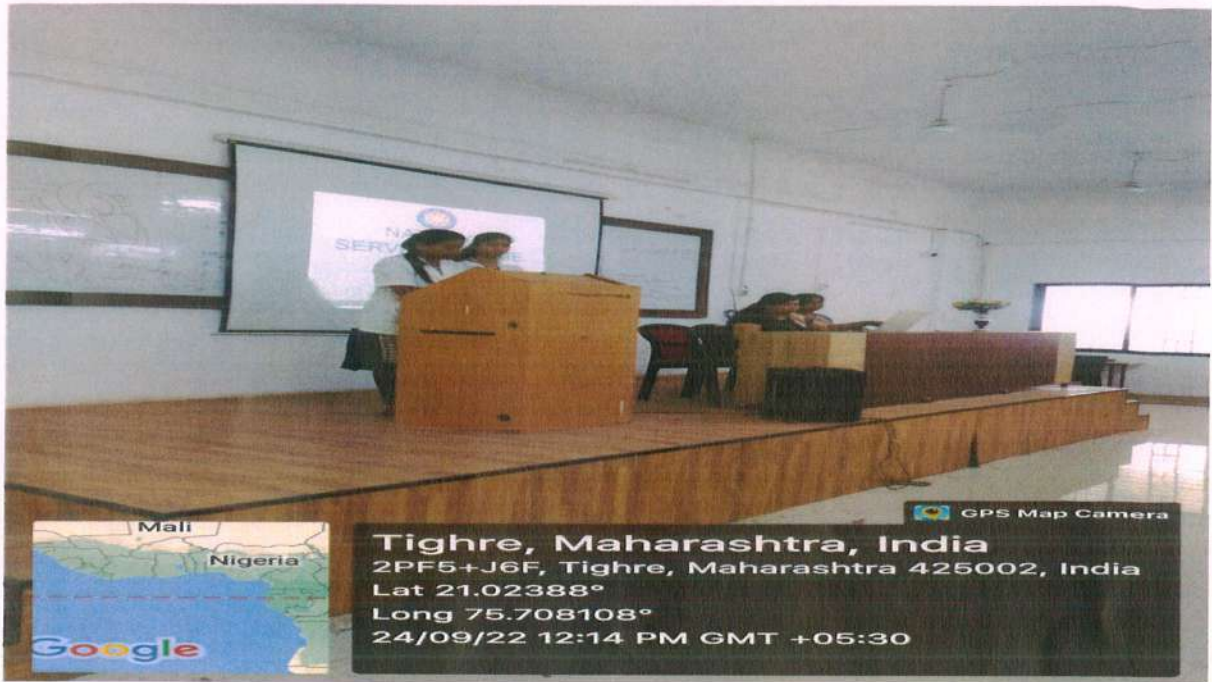

PHOTOGRAPHS OF PROGRAMME

WELCOME AND FELICITATION