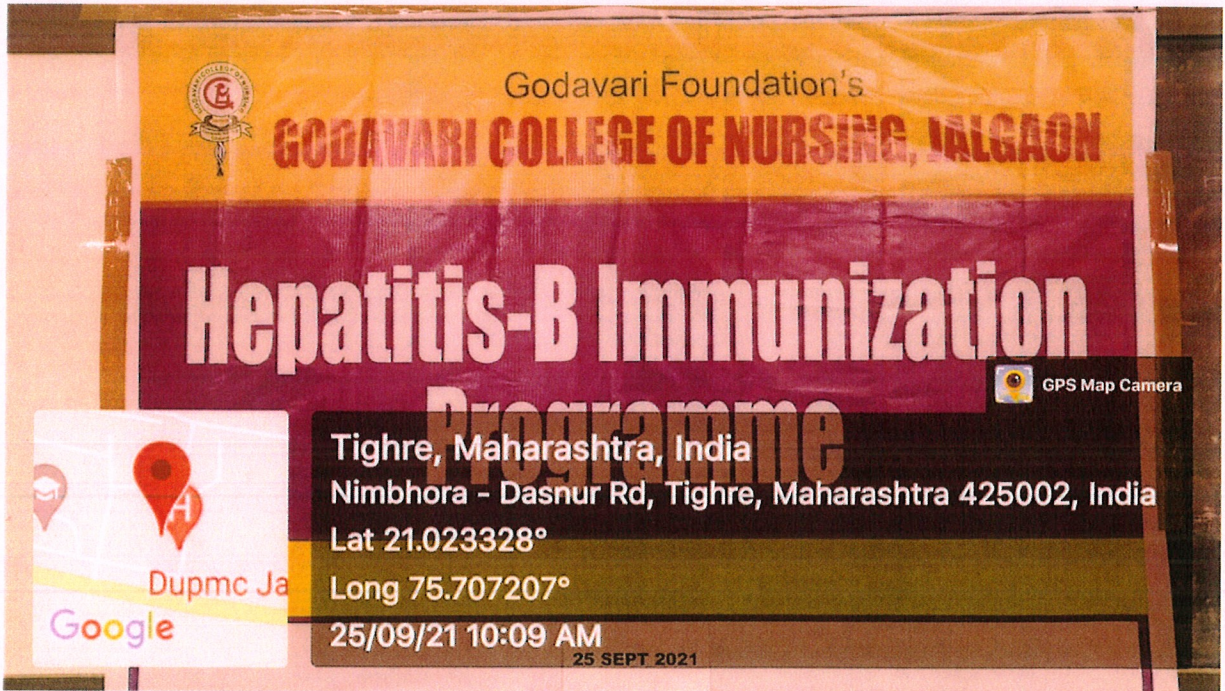

Tighre, Maharashtra, India
Nimbhora - Dasnur Rd, Tighre, Maharashtra 425002, India
Lat 21.023328°
Long 75.707207°
25/09/21 10:09 AM

25 SEPT 2021