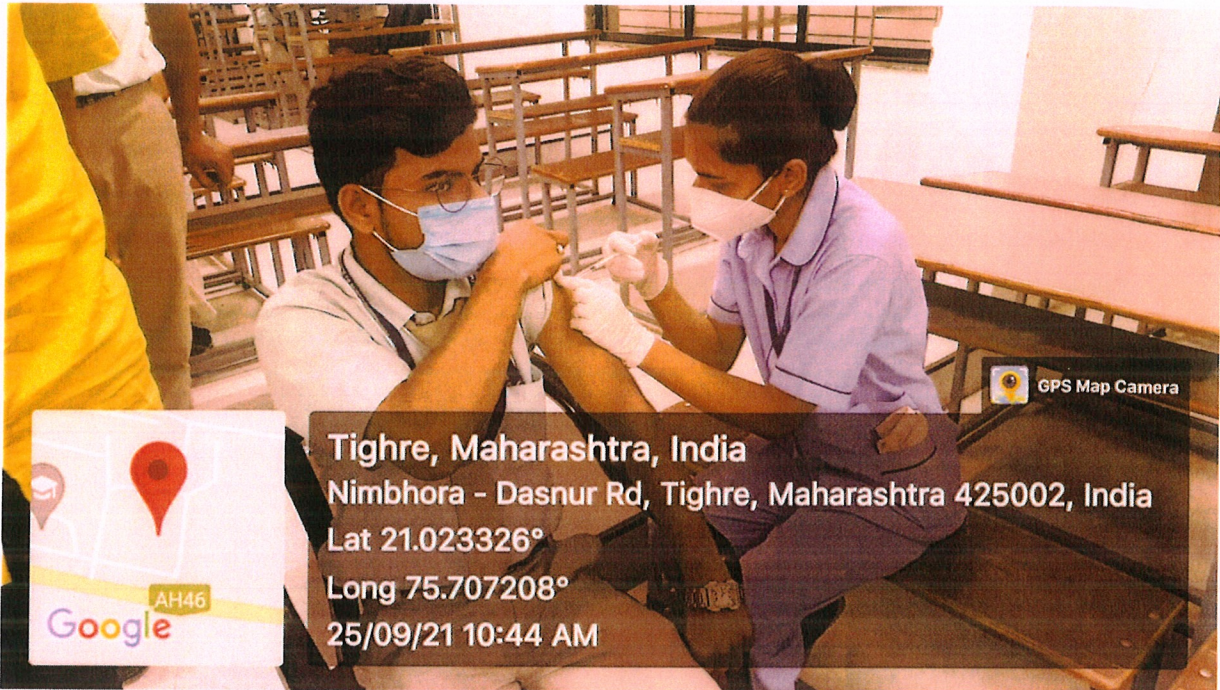

**HEPATITIS -B
VACCINATION
PROGRAMME
IMAGES**

Tighre, Maharashtra, India
Nimbhora - Dasnur Rd, Tighre, Maharashtra 425002, India
Lat 21.023326°
Long 75.707208°
25/09/21 10:45 AM

Tighre, Maharashtra, India
Nimbhora - Dasnur Rd, Tighre, Maharashtra 425002, India
Lat 21.023326°
Long 75.707208°
25/09/21 10:45 AM