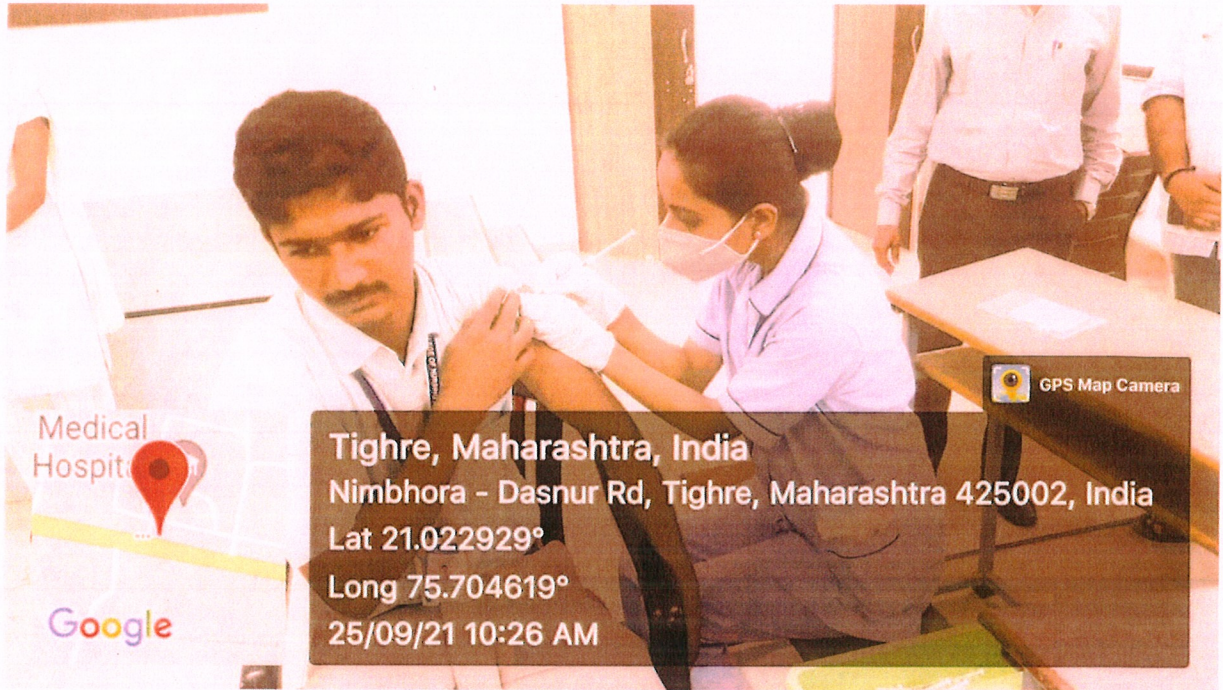

Medical
Hospit

Google

Tighre, Maharashtra, India
Nimbhora - Dasnur Rd, Tighre, Maharashtra 425002, India
Lat 21.022929°
Long 75.704619°
25/09/21 10:26 AM

GPS Map Camera