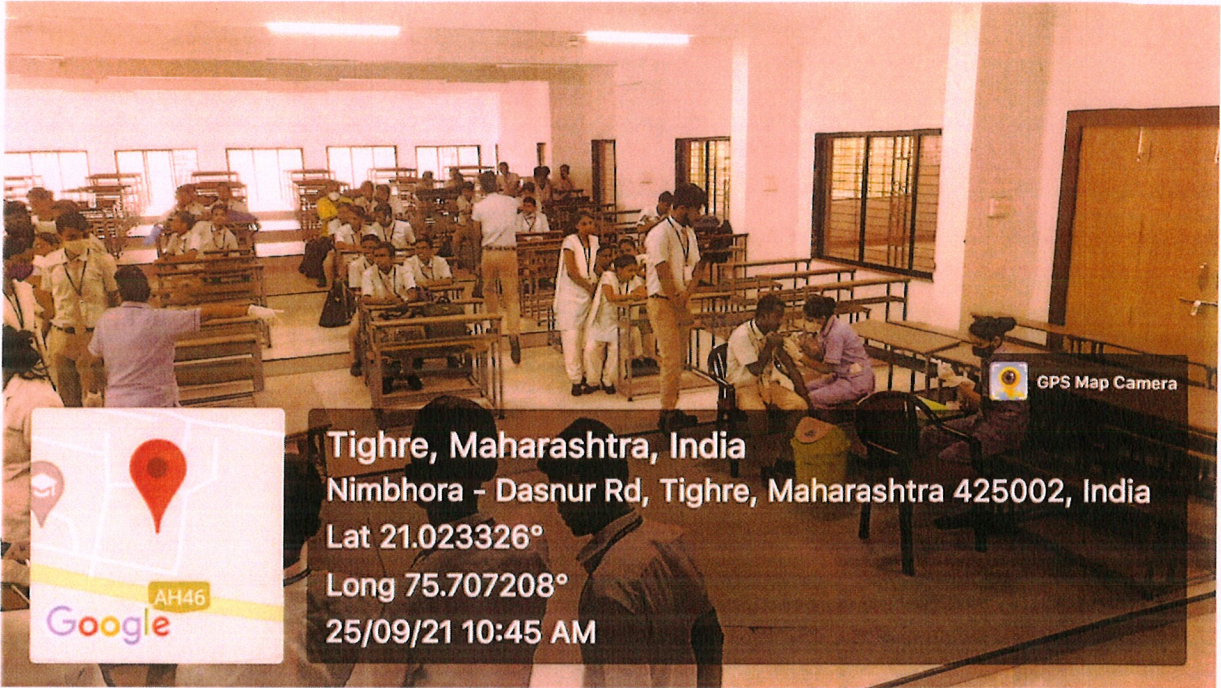

**HEPATITIS -B
VACCINATION
PROGRAMME
IMAGES**

Tighre, Maharashtra, India
Nimbhora - Dasnur Rd, Tighre, Maharashtra 425002, India
Lat 21.023326°
Long 75.707208°
25/09/21 10:45 AM

Tighre, Maharashtra, India
Nimbhora - Dasnur Rd, Tighre, Maharashtra 425002, India
Lat 21.023326°
Long 75.707208°
25/09/21 10:45 AM