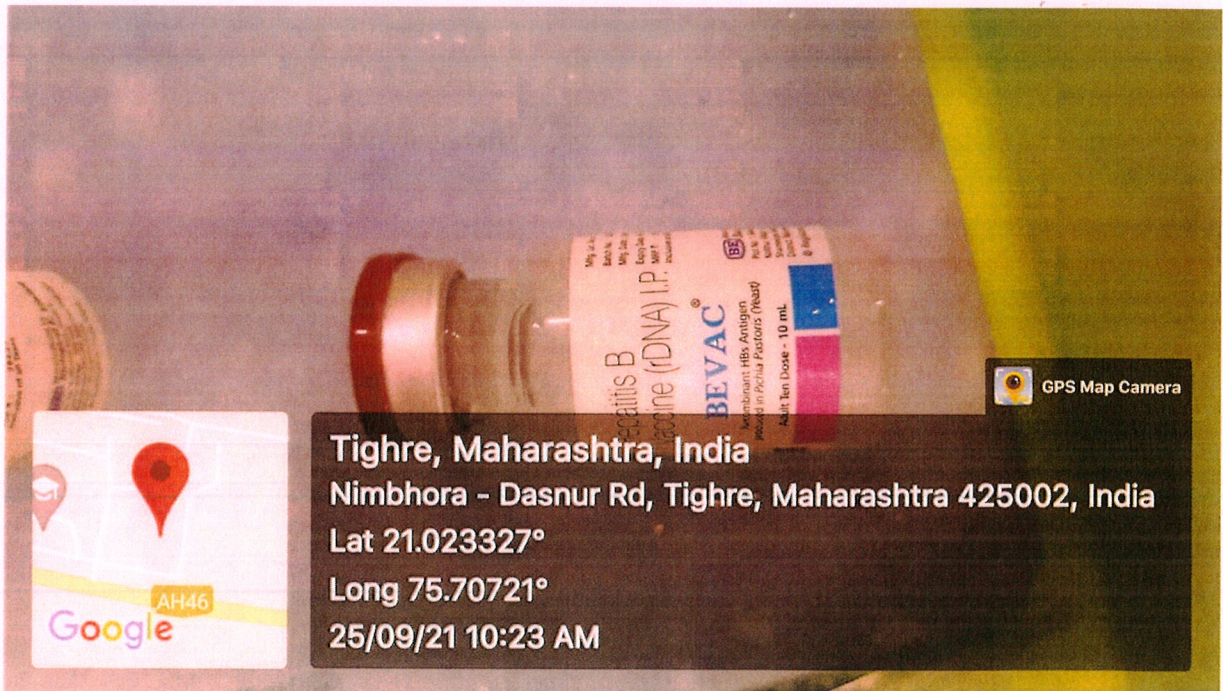

**HEPATITIS -B
VACCINATION
PROGRAMME
IMAGES**

Tighre, Maharashtra, India
Nimbhora - Dasnur Rd, Tighre, Maharashtra 425002, India
Lat 21.023326°
Long 75.707208°
25/09/21 10:45 AM

Tighre, Maharashtra, India
Nimbhora - Dasnur Rd, Tighre, Maharashtra 425002, India
Lat 21.023326°
Long 75.707208°
25/09/21 10:45 AM

Tighre, Maharashtra, India
Nimbhora - Dasnur Rd, Tighre, Maharashtra 425002, India
Lat 21.023326°
Long 75.707208°
25/09/21 10:44 AM

Tighre, Maharashtra, India
Nimbhora - Dasnur Rd, Tighre, Maharashtra 425002, India
Lat 21.023323°
Long 75.707212°
25/09/21 10:41 AM

Medical
Hospit

Google

Tighre, Maharashtra, India
Nimbhora - Dasnur Rd, Tighre, Maharashtra 425002, India
Lat 21.022929°
Long 75.704619°
25/09/21 10:26 AM

GPS Map Camera

Google
AH46

Tighre, Maharashtra, India
Nimbhora - Dasnur Rd, Tighre, Maharashtra 425002, India
Lat 21.023327°
Long 75.70721°
25/09/21 10:23 AM