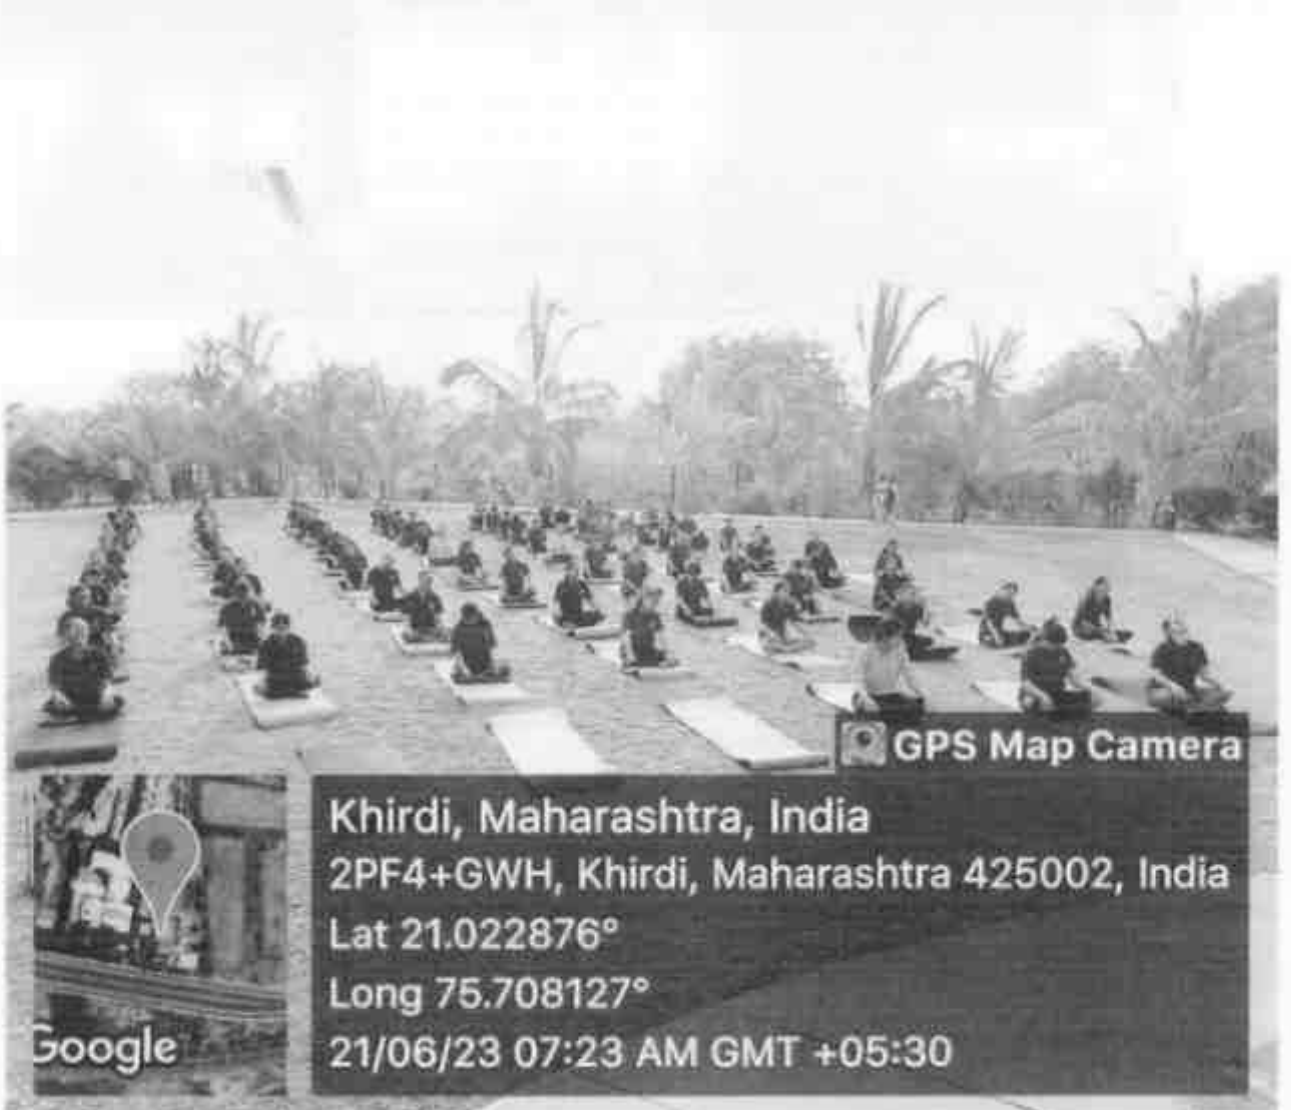

GPS Map Camera