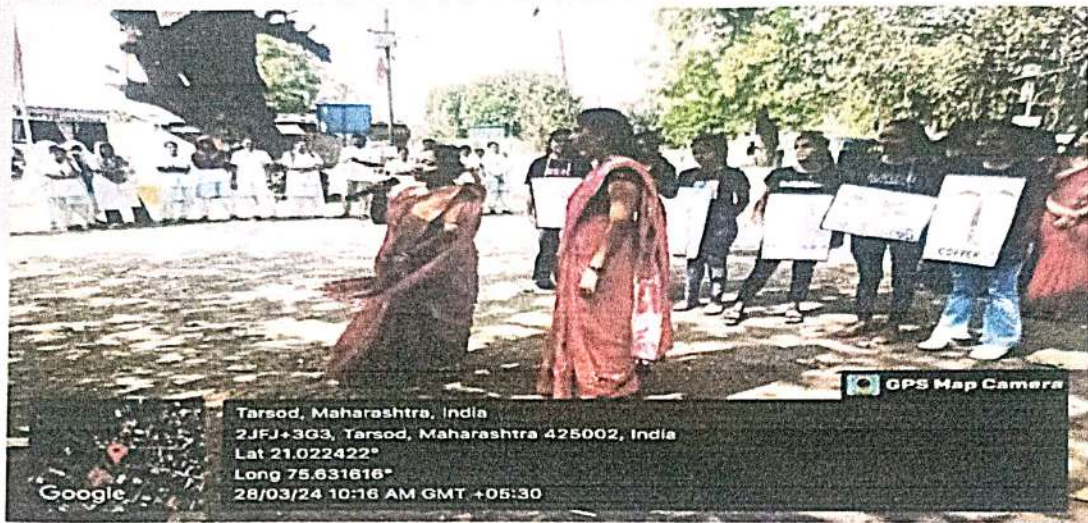

GPS Map Camera

Google

PRINCIPAL
GODAVARI COLLEGE OF NURSING
JALGAON

PRINCIPAL
GODAVARI COLLEGE OF NURSING
JALGAON

Tarsod, Maharashtra, India
2JFJ+3G3, Tarsod, Maharashtra 425002, India
Lat 21.022422°
Long 75.631616°
28/03/24 10:16 AM GMT +05:30