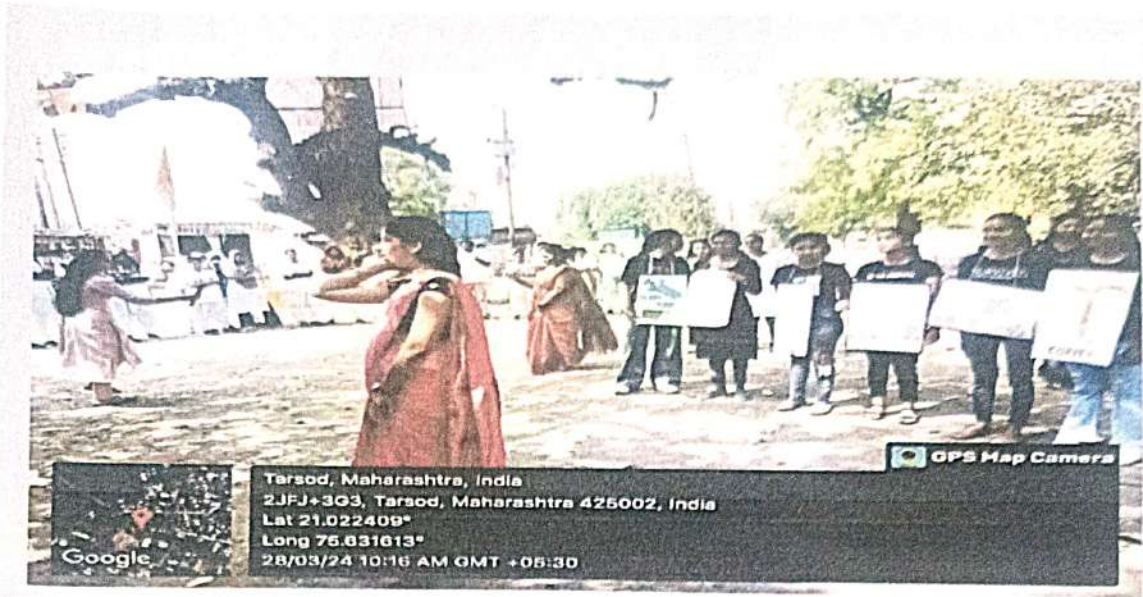

GPS Map Camera

Tarsod, Maharashtra, India
2JFJ+3G3, Tarsod, Maharashtra 425002, India
Lat 21.022432°
Long 75.631551°
28/03/24 10:16 AM GMT +05:30

GPS Map Camera

PRINCIPAL
GODAVARI COLLEGE OF NURSING
JALGAON