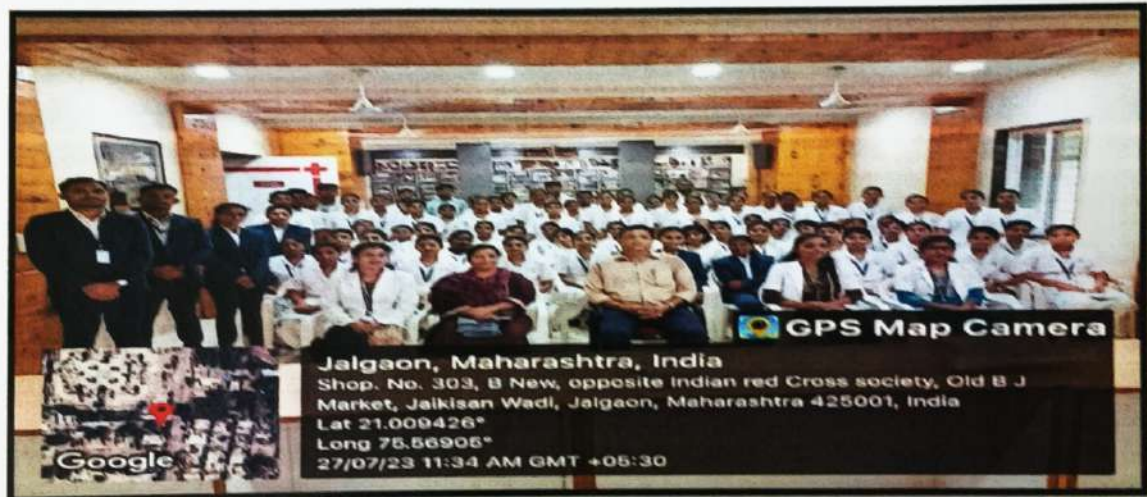

R.V.
Principal
Godavari College of Nursing
JALGAON