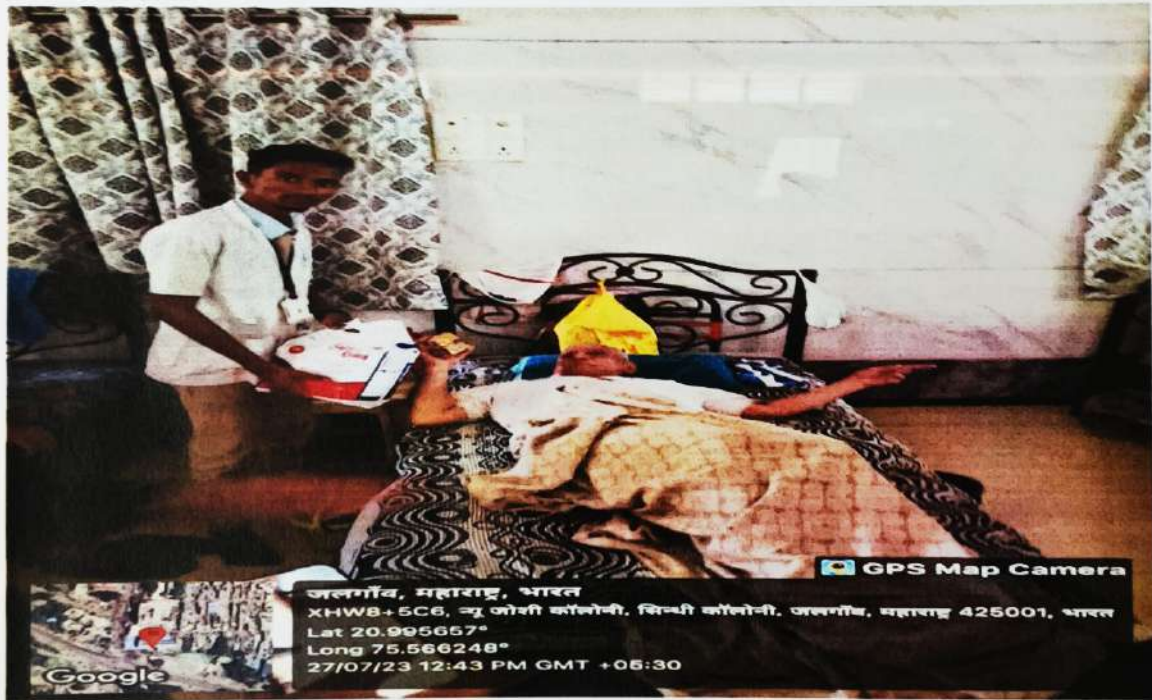

Photos

  
**Principal**  
Godavari College of Nursing  
JALGAON

GPS Map Camera

Jalgaon, Maharashtra, India  
 302, New B.J.Market, near redcross society, Old B J Market, Jaikisan  
 Wadi, Jalgaon, Maharashtra 425001, India  
 Lat 21.009821°  
 Long 75.568922°  
 27/07/23 09:47 AM GMT +05:30