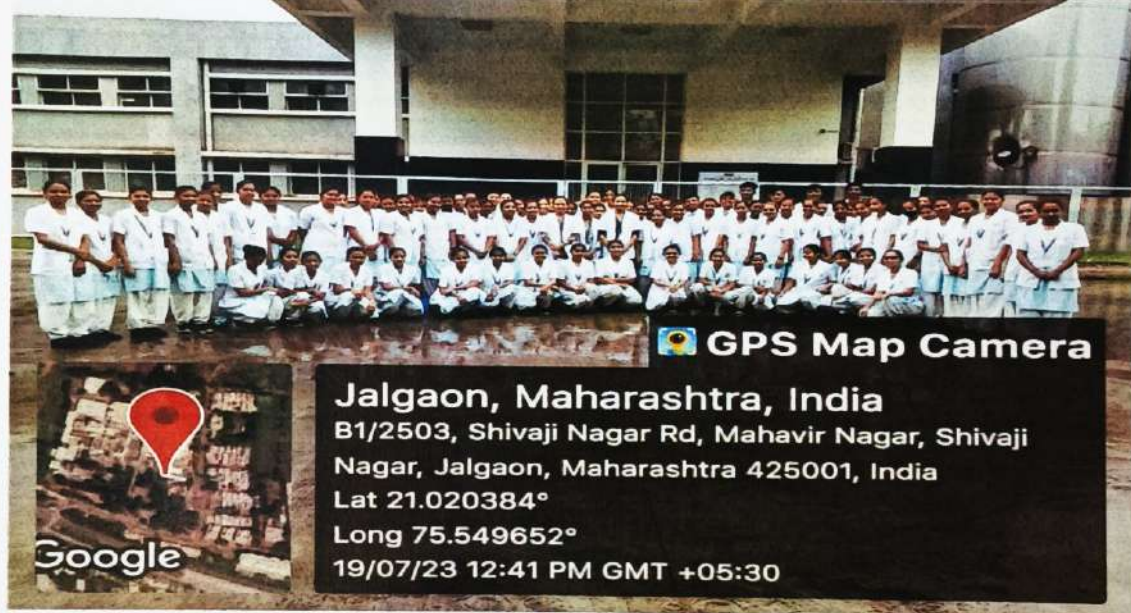

GPS Map Camera

Jalgaon, Maharashtra, India  
 shop no -111, red cross bhavan, Old B J Market, Jaikisan Wadi, Jalgaon,  
 Maharashtra 425001, India  
 Lat 21.009583°  
 Long 75.568892°  
 27/07/23 09:50 AM GMT +05:30

 **GPS Map Camera**

**Jalgaon, Maharashtra, India**  
A1/2503, Mahavir Nagar, Shivaji Nagar, Jalgaon,  
Maharashtra 425001, India  
Lat 21.020543°  
Long 75.549188°  
19/07/23 10:58 AM GMT +05:30

*R.V.*  
**Principal**  
Godavari College of Nursing  
JALGAON