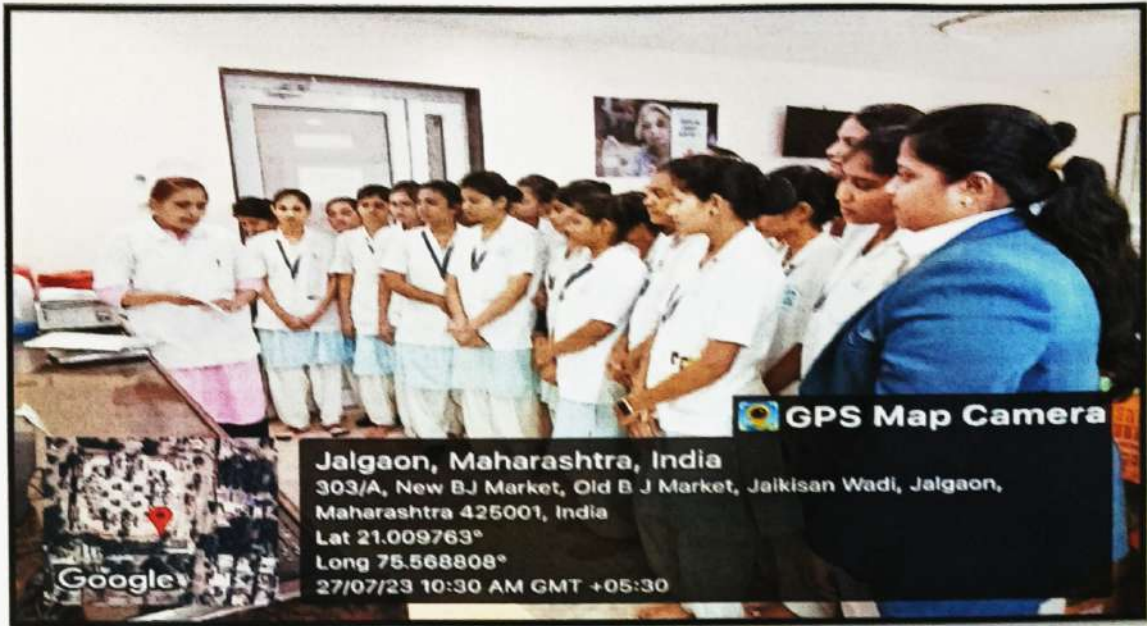

R.V.
Principal
Godavari College of Nursing
JALGAON