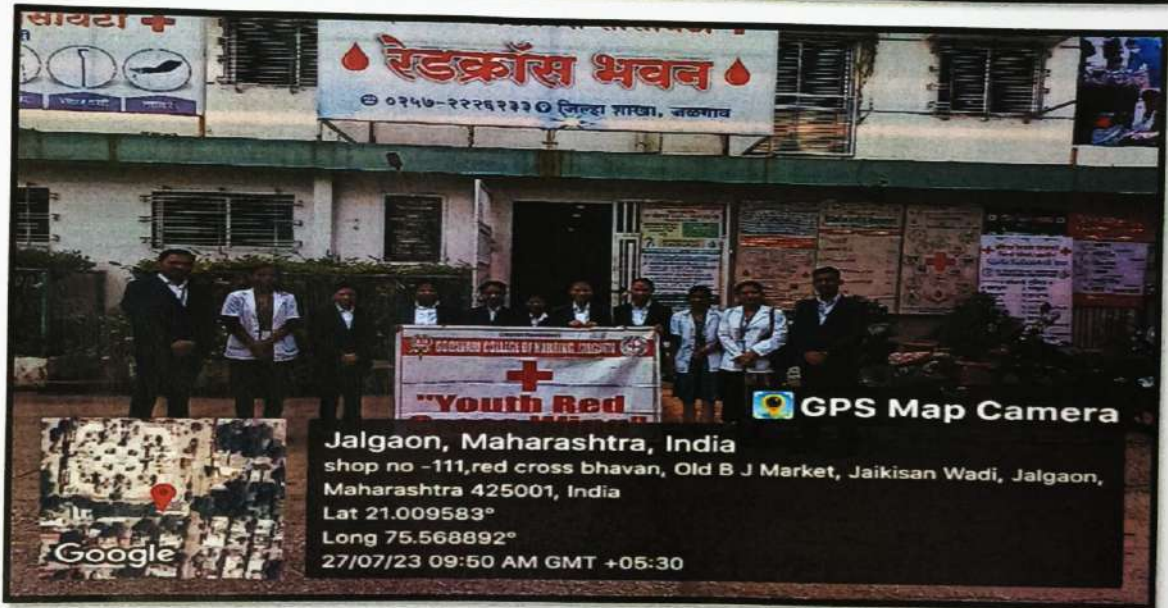

Photos

  
**Principal**  
Godavari College of Nursing  
JALGAON

GPS Map Camera

Jalgaon, Maharashtra, India  
 302, New B.J.Market, near redcross society, Old B J Market, Jaikisan  
 Wadi, Jalgaon, Maharashtra 425001, India  
 Lat 21.009821°  
 Long 75.568922°  
 27/07/23 09:47 AM GMT +05:30

GPS Map Camera

Jalgaon, Maharashtra, India  
 shop no -111, red cross bhavan, Old B J Market, Jaikisan Wadi, Jalgaon,  
 Maharashtra 425001, India  
 Lat 21.009583°  
 Long 75.568892°  
 27/07/23 09:50 AM GMT +05:30