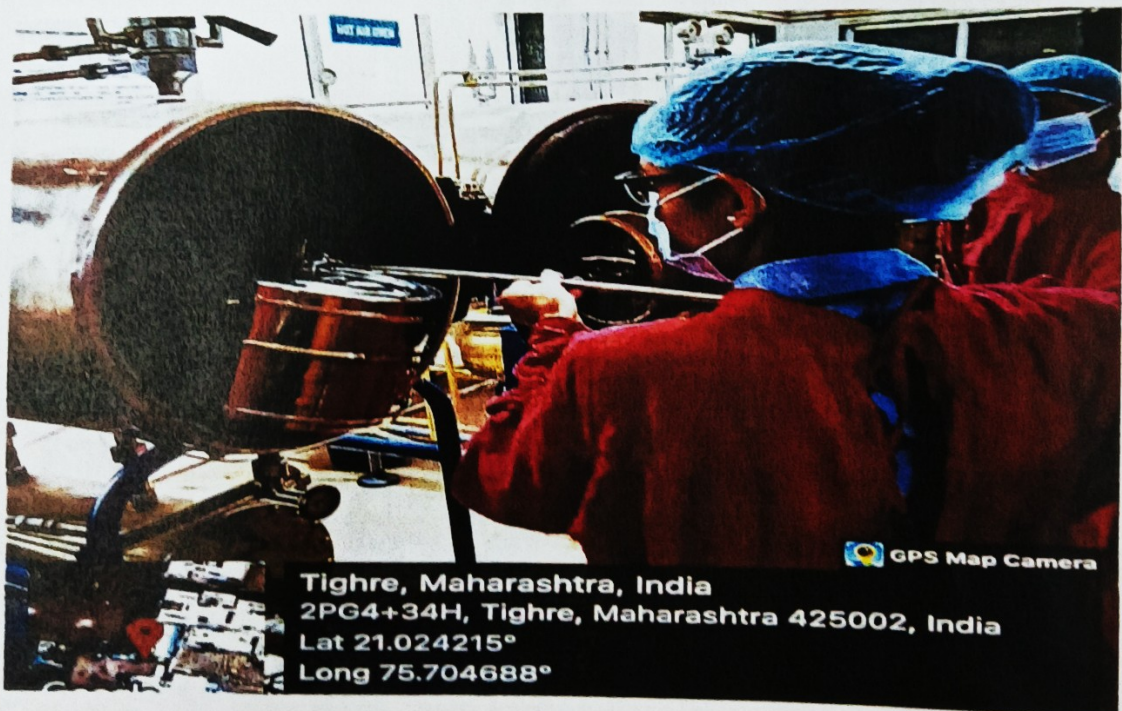

Tighre, Maharashtra, India
2PG4+34H, Tighre, Maharashtra 425002, India
Lat 21.024215°
Long 75.704688°

[Signature]
PRINCIPAL
GODAVARI COLLEGE OF NURSING
JALGAON