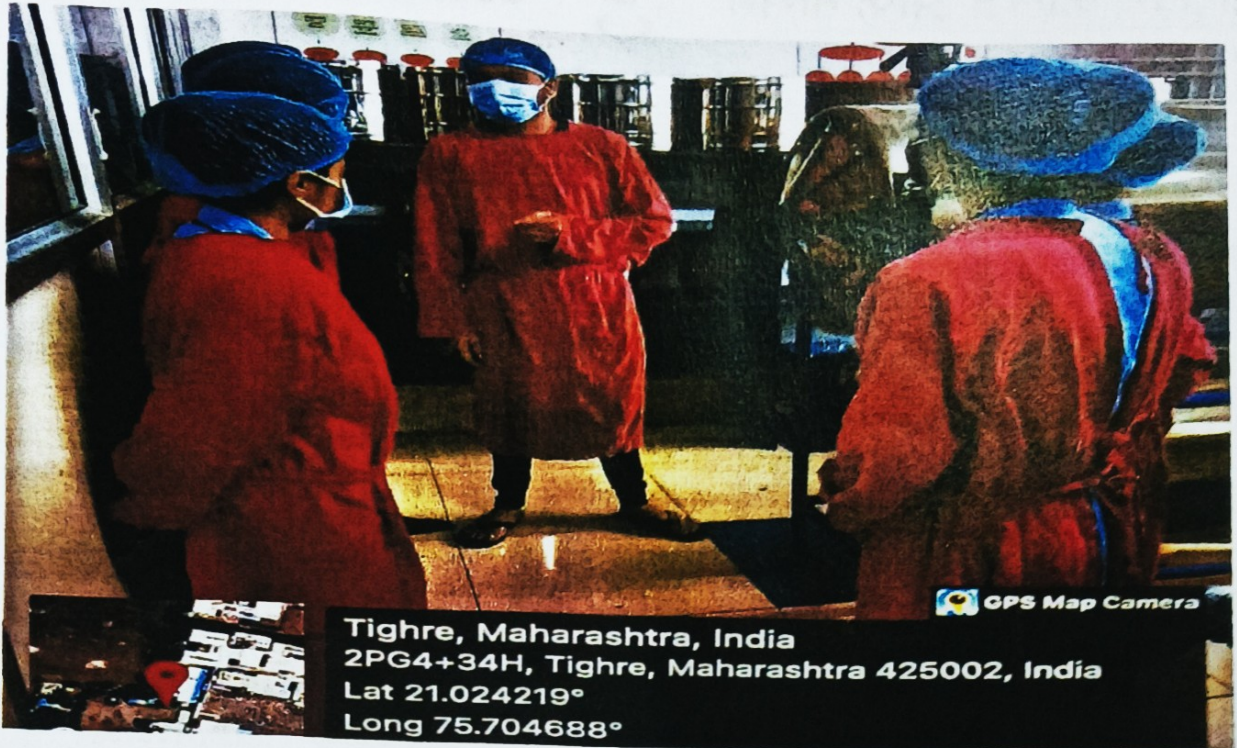

Tighre, Maharashtra, India
2PG4+34H, Tighre, Maharashtra 425002, India
Lat 21.024219°
Long 75.704688°