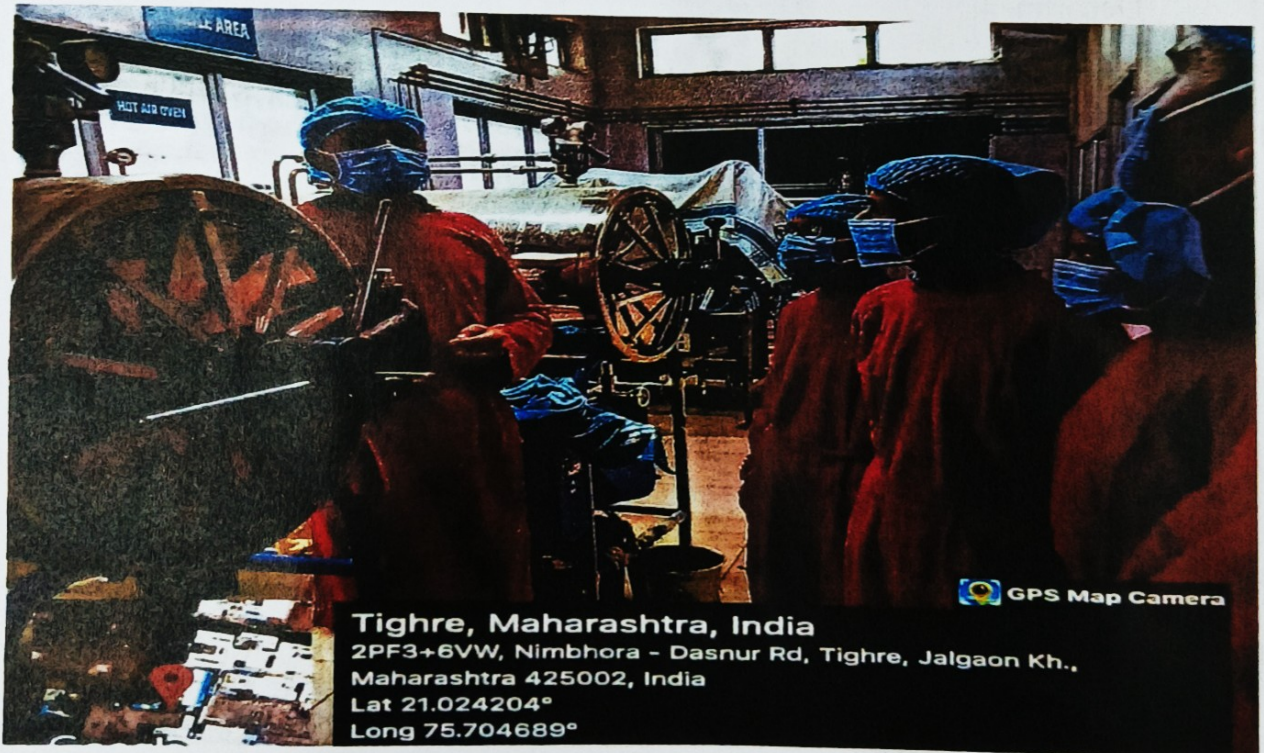

Tighre, Maharashtra, India
2PF3+6VW, Nimbhora - Dasnur Rd, Tighre, Jalgaon Kh.,
Maharashtra 425002, India
Lat 21.024204°
Long 75.704689°