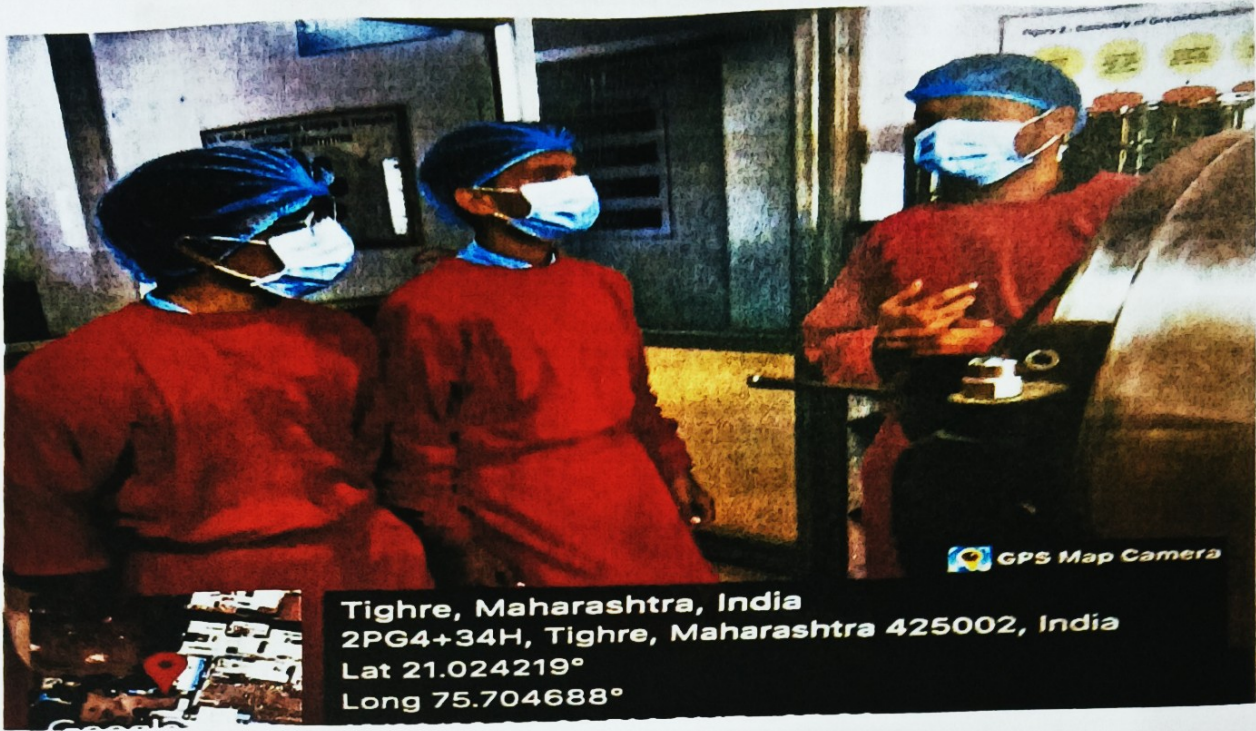

Tighre, Maharashtra, India
2PG4+34H, Tighre, Maharashtra 425002, India
Lat 21.024219°
Long 75.704688°