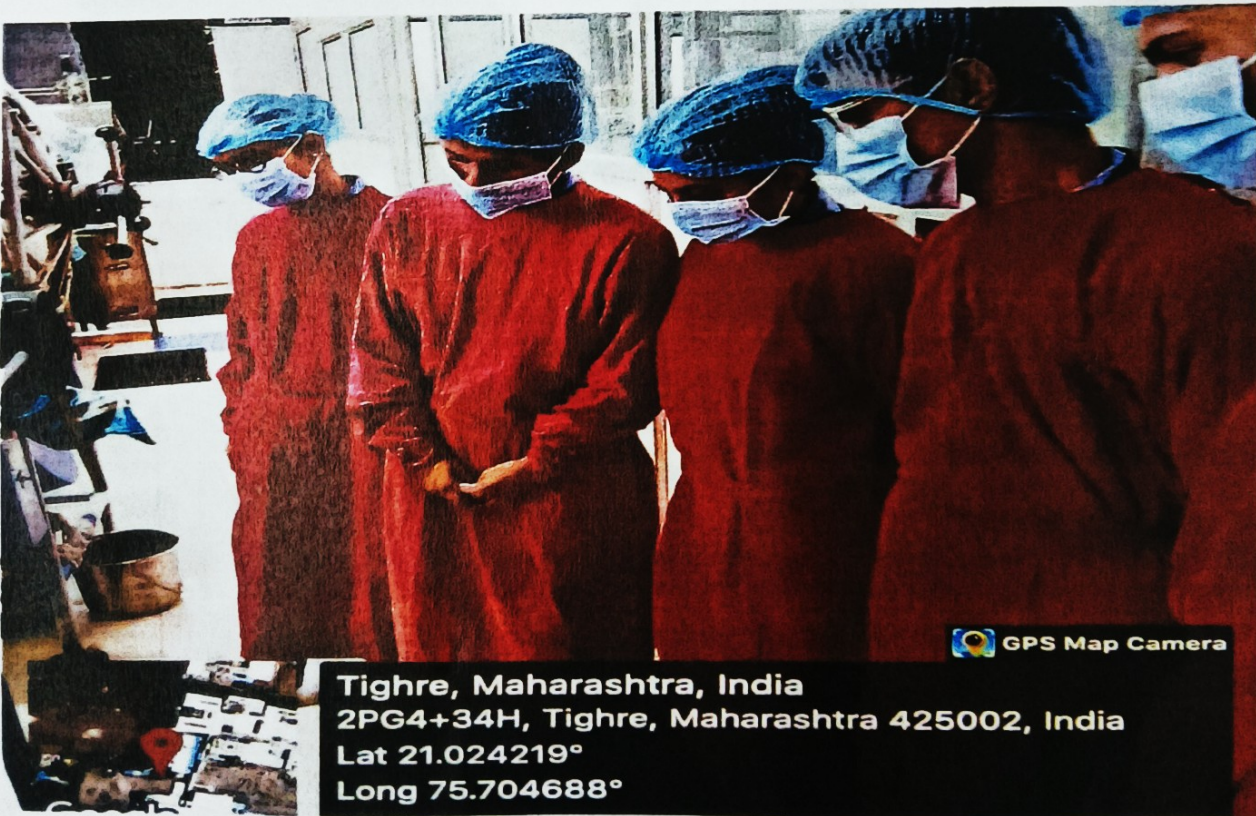

Tighre, Maharashtra, India
2PG4+34H, Tighre, Maharashtra 425002, India
Lat 21.024219°
Long 75.704688°